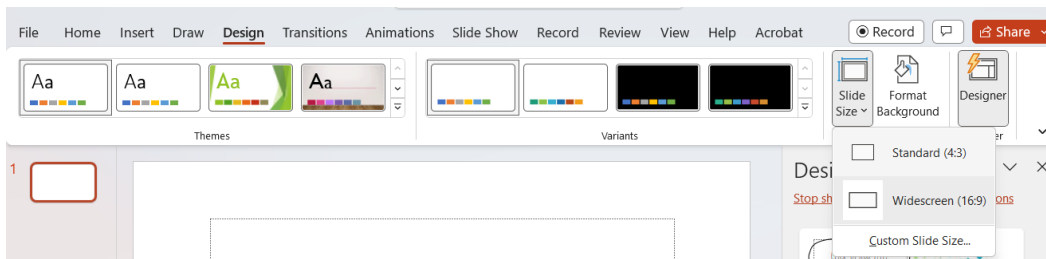

Some of these options can help with the design of your slides for classes and presentations:

- See this description of [Wharton classrooms](#) for the different teaching options.
- Connect your computer to the classroom computer using an HDMI cable, or the [Solstice wireless connection](#).
- For Templates that are pre-configured for the screens in the classrooms, see [Wharton's Marketing and Communications standards section](#).
- To make your own PowerPoints, from the Powerpoint menu, select **Design** and then slide size:

LETTERBOXING: Why is Aspect Ratio important?

If your PowerPoint is a different aspect ratio than the classroom you'll have margins on either the top or sides of your presentations that are wasted space.