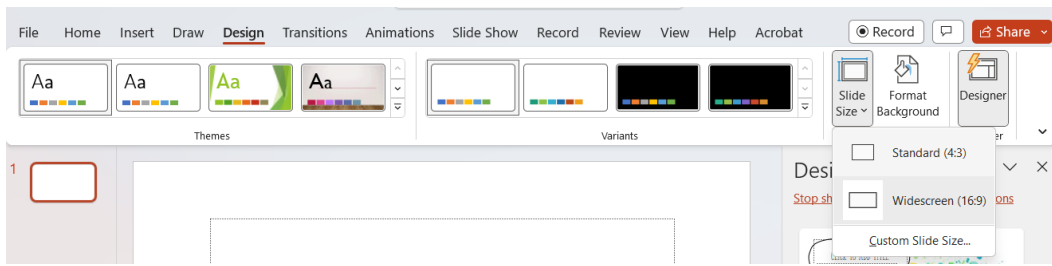

LETTERBOXING: Why is Aspect Ratio important?

If your PowerPoint is a different aspect ratio than the classroom you'll have margins on either the top or sides of your presentations that are wasted space.