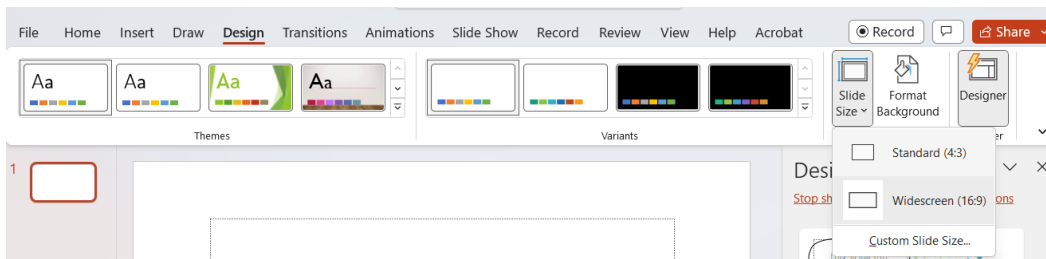

Some of these options can help with the design of your slides for classes and presentations:

- See this description of **Wharton classrooms** for the different teaching options.
- Connect your computer to the classroom computer using an HDMI cable, or the **Solstice wireless connection**.
- For Templates that are pre-configured for the screens in the classrooms, see **Wharton's Marketing and Communications standards section**.
- To make your own PowerPoints, from the Powerpoint menu, select **Design** and then slide size:

LETTERBOXING: Why is Aspect Ratio important?

If your PowerPoint is a different aspect ratio than the classroom you'll have margins on either the top or sides of your presentations that are wasted space.